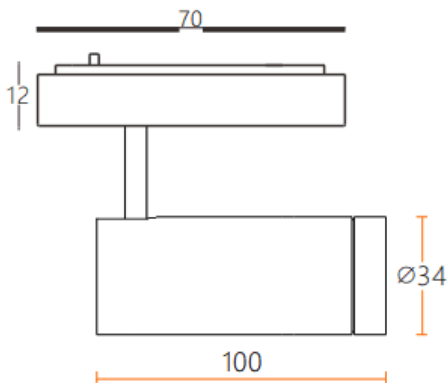

Scheme

Item code **86.TL24.3431.01**

Product type **Indoor**

Category **Tracklights**

Family **CABINET**

Subfamily **Tube tracklight**

Pictograms

Product

Real power (W) **8**

Real luminous flux (Lm) **800**

Luminous efficiency (Lm/W) **100**

Beam angle (°) **24°**

Colour **white**

Control gear included **YES**

Control gear **ON-OFF, No-dim**

Flicker Free **Yes**

Light source **LED**

Type of LED **SMD**

Average life time (h) **50000hrs L80 B10**

Colour temperature (K) **4000**

Colour consistency (SDCM) **SDCM3**

CRI **90**