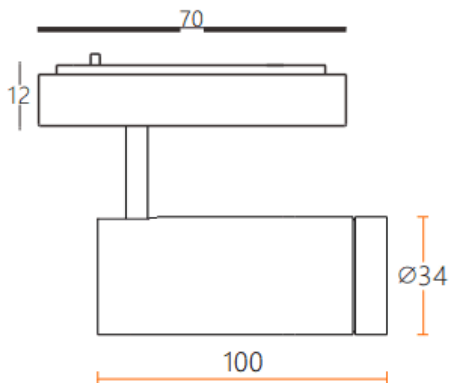

Tube tracklight

Lavov tracklight from the family CABINET type Tube tracklight with a power of 8W and a 24° beam angle. Finished in white colour. Dimensions $\varnothing 34 \times 100 \text{mm}$. With a total lumen output of 800lm and a luminous efficiency of 100lm/W. CCT 4000K. Driver ON-OFF, No-dim. Made in Die cast body and PC lens.

Dimensions

Product dimensions (mm) $\varnothing 34 \times 100 \text{mm}$

Scheme

Product