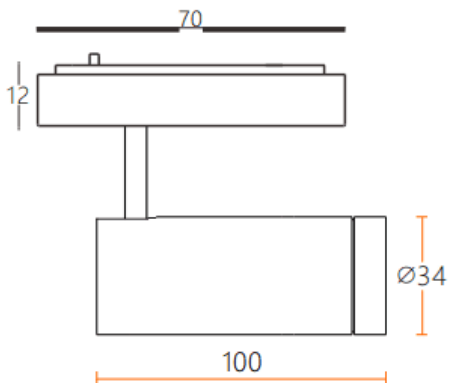

### Tube tracklight

Lavov tracklight from the family CABINET type Tube tracklight with a power of 8W and a 24° beam angle. Finished in black colour. Dimensions  $\varnothing 34 \times 100 \text{mm}$ . With a total lumen output of 800lm and a luminous efficiency of 100lm/W. CCT 4000K. Driver ON-OFF, No-dim. Made in Die cast body and PC lens.

### Dimensions

Product dimensions (mm)  $\varnothing 34 \times 100 \text{mm}$

### Scheme

Item code	86.TL24.3431.02
Product type	Indoor
Category	Tracklights
Family	CABINET
Subfamily	Tube tracklight
Pictograms	

Product	
Real power (W)	8
Real luminous flux (Lm)	800
Luminous efficiency (Lm/W)	100
Beam angle (&ordm;)	24°
Colour	black
Control gear included	YES
Control gear	ON-OFF, No-dim
Flicker Free	Yes
Light source	LED
Type of LED	SMD
Average life time (h)	50000hrs L80 B10
Colour temperature (K)	4000
Colour consistency (SDCM)	SDCM<3
CRI	90