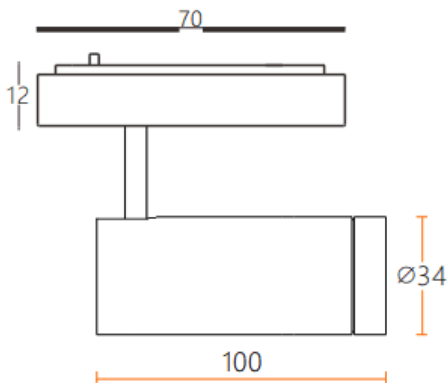

Scheme

Item code	86.TL24.3431.02
Product type	Indoor
Category	Tracklights
Family	CABINET
Subfamily	Tube tracklight
Pictograms	

CRI
90

IP
20

50000h
L80B10

Product