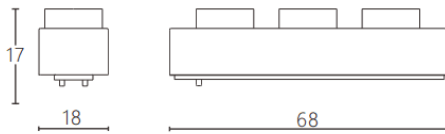

### Linear Grid

Lavov tracklight from the family CABINET type Linear Grid with a power of 3W and a 25° beam angle. Finished in black colour. Dimensions L68\*W18\*H17mm.. With a total lumen output of 300lm and a luminous efficiency of 100lm/W. CCT 2700K. Driver ON-OFF, No-dim. Made in Aluminium body and PC lens.

Dimensions	
Product dimensions (mm)	L68*W18*H17mm

### Scheme

Item code	86.TL27.1221.02
Product type	Indoor
Category	Tracklights
Family	CABINET
Subfamily	Linear Grid
Pictograms	

Product	
Real power (W)	3
Real luminous flux (Lm)	300
Luminous efficiency (Lm/W)	100
Beam angle (&ordm;)	25°
Colour	black
Control gear included	YES
Control gear	ON-OFF, No-dim
Flicker Free	Yes
Light source	LED
Type of LED	SMD
Average life time (h)	50000hrs L80 B10
Colour temperature (K)	2700
Colour consistency (SDCM)	SDCM<3
CRI	90