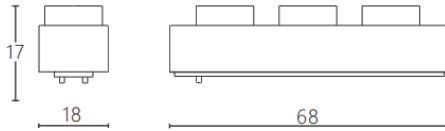

### Linear Grid

Lavov tracklight from the family CABINET type Linear Grid with a power of 3W and a 45° beam angle. Finished in white colour. Dimensions L68\*W18\*H17mm.. With a total lumen output of 300lm and a luminous efficiency of 100lm/W. CCT 2700K. Driver ON-OFF, No-dim. Made in Aluminium body and PC lens.

### Dimensions

Product dimensions (mm) **L68\*W18\*H17mm**

### Scheme

Product	
Real power (W)	3
Real luminous flux (Lm)	300
Luminous efficiency (Lm/W)	100
Beam angle (°)	45°
Colour	white
Control gear included	YES
Control gear	ON-OFF, No-dim
Flicker Free	Yes
Light source	LED
Type of LED	SMD
Average life time (h)	50000hrs L80 B10
Colour temperature (K)	2700
Colour consistency (SDCM)	SDCM3
CRI	90