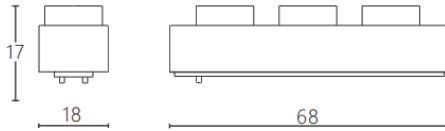

Linear Grid

Lavov tracklight from the family CABINET type Linear Grid with a power of 3W and a 45° beam angle. Finished in black colour. Dimensions L68*W18*H17mm.. With a total lumen output of 300lm and a luminous efficiency of 100lm/W. CCT 2700K. Driver ON-OFF, No-dim. Made in Aluminium body and PC lens.

Item code	86.TL27.1231.02
Product type	Indoor
Category	Tracklights
Family	CABINET
Subfamily	Linear Grid
Pictograms	

Dimensions

Product dimensions (mm) **L68*W18*H17mm**

Scheme

Product	
Real power (W)	3
Real luminous flux (Lm)	300
Luminous efficiency (Lm/W)	100
Beam angle (º)	45°
Colour	black
Control gear included	YES
Control gear	ON-OFF, No-dim
Flicker Free	Yes
Light source	LED
Type of LED	SMD
Average life time (h)	50000hrs L80 B10
Colour temperature (K)	2700
Colour consistency (SDCM)	SDCM<3
CRI	90