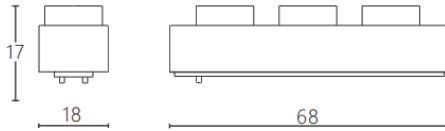

Linear Grid

Lavov tracklight from the family CABINET type Linear Grid with a power of 3W and a 15° beam angle. Finished in white colour. Dimensions L68*W18*H17mm.. With a total lumen output of 300lm and a luminous efficiency of 100lm/W. CCT 3000K. Driver ON-OFF, No-dim. Made in Aluminium body and PC lens.

Item code	86.TL27.1311.01
Product type	Indoor
Category	Tracklights
Family	CABINET
Subfamily	Linear Grid
Pictograms	

Dimensions

Product dimensions (mm) **L68*W18*H17mm**

Scheme

Product	
Real power (W)	3
Real luminous flux (Lm)	300
Luminous efficiency (Lm/W)	100
Beam angle (º)	15°
Colour	white
Control gear included	YES
Control gear	ON-OFF, No-dim
Flicker Free	Yes
Light source	LED
Type of LED	SMD
Average life time (h)	50000hrs L80 B10
Colour temperature (K)	3000
Colour consistency (SDCM)	SDCM<3
CRI	90