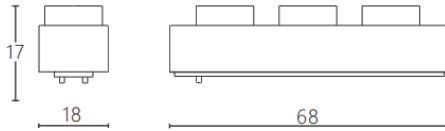

Linear Grid

Lavov tracklight from the family CABINET type Linear Grid with a power of 3W and a 25° beam angle. Finished in black colour. Dimensions L68*W18*H17mm.. With a total lumen output of 300lm and a luminous efficiency of 100lm/W. CCT 3000K. Driver ON-OFF, No-dim. Made in Aluminium body and PC lens.

Item code	86.TL27.1321.02
Product type	Indoor
Category	Tracklights
Family	CABINET
Subfamily	Linear Grid
Pictograms	

Dimensions

Product dimensions (mm) **L68*W18*H17mm**

Scheme

Product	
Real power (W)	3
Real luminous flux (Lm)	300
Luminous efficiency (Lm/W)	100
Beam angle (°)	25°
Colour	black
Control gear included	YES
Control gear	ON-OFF, No-dim
Flicker Free	Yes
Light source	LED
Type of LED	SMD
Average life time (h)	50000hrs L80 B10
Colour temperature (K)	3000
Colour consistency (SDCM)	SDCM3
CRI	90