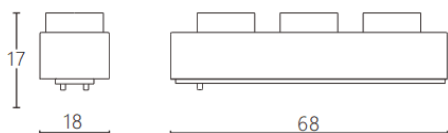

Linear Grid

Lavov tracklight from the family CABINET type Linear Grid with a power of 3W and a 25° beam angle. Finished in black colour. Dimensions L68*W18*H17mm.. With a total lumen output of 300lm and a luminous efficiency of 100lm/W. CCT 3000K. Driver ON-OFF, No-dim. Made in Aluminium body and PC lens.

Item code	86.TL27.1321.02
Product type	Indoor
Category	Tracklights
Family	CABINET
Subfamily	Linear Grid
Pictograms	

Dimensions

Product dimensions (mm) **L68*W18*H17mm**

Scheme

Product

Real power (W)	3
Real luminous flux (Lm)	300
Luminous efficiency (Lm/W)	100
Beam angle (º)	25°
Colour	black
Control gear included	YES
Control gear	ON-OFF, No-dim
Flicker Free	Yes
Light source	LED
Type of LED	SMD
Average life time (h)	50000hrs L80 B10
Colour temperature (K)	3000
Colour consistency (SDCM)	SDCM<3
CRI	90