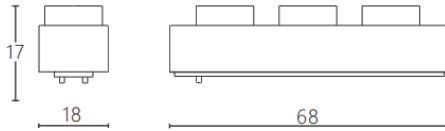

Linear Grid

Lavov tracklight from the family CABINET type Linear Grid with a power of 3W and a 45° beam angle. Finished in black colour. Dimensions L68*W18*H17mm.. With a total lumen output of 300lm and a luminous efficiency of 100lm/W. CCT 3000K. Driver ON-OFF, No-dim. Made in Aluminium body and PC lens.

Item code	86.TL27.1331.02
Product type	Indoor
Category	Tracklights
Family	CABINET
Subfamily	Linear Grid
Pictograms	

Dimensions

Product dimensions (mm) **L68*W18*H17mm**

Scheme

Product	
Real power (W)	3
Real luminous flux (Lm)	300
Luminous efficiency (Lm/W)	100
Beam angle (°)	45°
Colour	black
Control gear included	YES
Control gear	ON-OFF, No-dim
Flicker Free	Yes
Light source	LED
Type of LED	SMD
Average life time (h)	50000hrs L80 B10
Colour temperature (K)	3000
Colour consistency (SDCM)	SDCM3
CRI	90