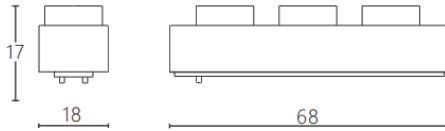

### Linear Grid

Lavov tracklight from the family CABINET type Linear Grid with a power of 3W and a 25° beam angle. Finished in white colour. Dimensions L68\*W18\*H17mm.. With a total lumen output of 300lm and a luminous efficiency of 100lm/W. CCT 4000K. Driver ON-OFF, No-dim. Made in Aluminium body and PC lens.

### Dimensions

Product dimensions (mm) **L68\*W18\*H17mm**

### Scheme

Product	
Real power (W)	3
Real luminous flux (Lm)	300
Luminous efficiency (Lm/W)	100
Beam angle (°)	25°
Colour	white
Control gear included	YES
Control gear	ON-OFF, No-dim
Flicker Free	Yes
Light source	LED
Type of LED	SMD
Average life time (h)	50000hrs L80 B10
Colour temperature (K)	4000
Colour consistency (SDCM)	SDCM3
CRI	90