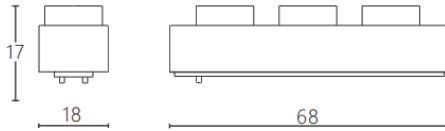

Linear Grid

Lavov tracklight from the family CABINET type Linear Grid with a power of 3W and a 45° beam angle. Finished in black colour. Dimensions L68*W18*H17mm.. With a total lumen output of 300lm and a luminous efficiency of 100lm/W. CCT 4000K. Driver ON-OFF, No-dim. Made in Aluminium body and PC lens.

Item code	86.TL27.1431.02
Product type	Indoor
Category	Tracklights
Family	CABINET
Subfamily	Linear Grid
Pictograms	

Dimensions

Product dimensions (mm) **L68*W18*H17mm**

Scheme

Product	
Real power (W)	3
Real luminous flux (Lm)	300
Luminous efficiency (Lm/W)	100
Beam angle (°)	45°
Colour	black
Control gear included	YES
Control gear	ON-OFF, No-dim
Flicker Free	Yes
Light source	LED
Type of LED	SMD
Average life time (h)	50000hrs L80 B10
Colour temperature (K)	4000
Colour consistency (SDCM)	SDCM3
CRI	90