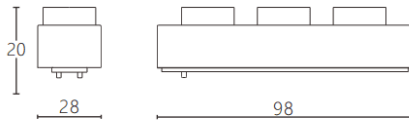

### Linear Grid

Lavov tracklight from the family CABINET type Linear Grid with a power of 5W and a 25° beam angle. Finished in black colour. Dimensions L98\*W28\*H20mm.. With a total lumen output of 500lm and a luminous efficiency of 100lm/W. CCT 2700K. Driver ON-OFF, No-dim. Made in Aluminium body and PC lens.

### Dimensions

Product dimensions (mm) **L98\*W28\*H20mm**

### Scheme

Product	
Real power (W)	5
Real luminous flux (Lm)	500
Luminous efficiency (Lm/W)	100
Beam angle (&ordm;)	25°
Colour	black
Control gear included	YES
Control gear	ON-OFF, No-dim
Flicker Free	Yes
Light source	LED
Type of LED	SMD
Average life time (h)	50000hrs L80 B10
Colour temperature (K)	2700
Colour consistency (SDCM)	SDCM<3
CRI	90