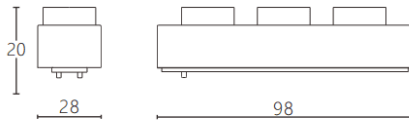

Linear Grid

Lavov tracklight from the family CABINET type Linear Grid with a power of 5W and a 15° beam angle. Finished in black colour. Dimensions L98*W28*H20mm.. With a total lumen output of 500lm and a luminous efficiency of 100lm/W. CCT 3000K. Driver ON-OFF, No-dim. Made in Aluminium body and PC lens.

Item code	86.TL27.2311.02
Product type	Indoor
Category	Tracklights
Family	CABINET
Subfamily	Linear Grid
Pictograms	

Dimensions

Product dimensions (mm) **L98*W28*H20mm**

Scheme

Product	
Real power (W)	5
Real luminous flux (Lm)	500
Luminous efficiency (Lm/W)	100
Beam angle (º)	15°
Colour	black
Control gear included	YES
Control gear	ON-OFF, No-dim
Flicker Free	Yes
Light source	LED
Type of LED	SMD
Average life time (h)	50000hrs L80 B10
Colour temperature (K)	3000
Colour consistency (SDCM)	SDCM<3
CRI	90