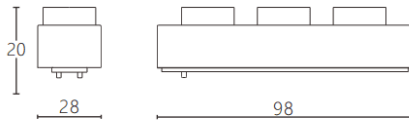

### Linear Grid

Lavov tracklight from the family CABINET type Linear Grid with a power of 5W and a 25° beam angle. Finished in white colour. Dimensions L98\*W28\*H20mm.. With a total lumen output of 500lm and a luminous efficiency of 100lm/W. CCT 3000K. Driver ON-OFF, No-dim. Made in Aluminium body and PC lens.

### Dimensions

Product dimensions (mm) **L98\*W28\*H20mm**

### Scheme

Product	
Real power (W)	5
Real luminous flux (Lm)	500
Luminous efficiency (Lm/W)	100
Beam angle (°)	25°
Colour	white
Control gear included	YES
Control gear	ON-OFF, No-dim
Flicker Free	Yes
Light source	LED
Type of LED	SMD
Average life time (h)	50000hrs L80 B10
Colour temperature (K)	3000
Colour consistency (SDCM)	SDCM3
CRI	90