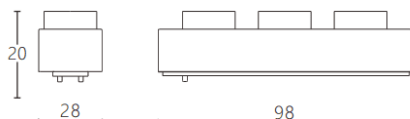

Linear Grid

Lavov tracklight from the family CABINET type Linear Grid with a power of 5W and a 25° beam angle. Finished in black colour. Dimensions L98*W28*H20mm.. With a total lumen output of 500lm and a luminous efficiency of 100lm/W. CCT 3000K. Driver ON-OFF, No-dim. Made in Aluminium body and PC lens.

Item code	86.TL27.2321.02
Product type	Indoor
Category	Tracklights
Family	CABINET
Subfamily	Linear Grid
Pictograms	

Dimensions

Product dimensions (mm) **L98*W28*H20mm**

Scheme

Product	
Real power (W)	5
Real luminous flux (Lm)	500
Luminous efficiency (Lm/W)	100
Beam angle (°)	25°
Colour	black
Control gear included	YES
Control gear	ON-OFF, No-dim
Flicker Free	Yes
Light source	LED
Type of LED	SMD
Average life time (h)	50000hrs L80 B10
Colour temperature (K)	3000
Colour consistency (SDCM)	SDCM3
CRI	90