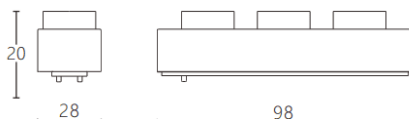

Linear Grid

Lavov tracklight from the family CABINET type Linear Grid with a power of 5W and a 45° beam angle. Finished in white colour. Dimensions L98*W28*H20mm.. With a total lumen output of 500lm and a luminous efficiency of 100lm/W. CCT 3000K. Driver ON-OFF, No-dim. Made in Aluminium body and PC lens.

Item code	86.TL27.2331.01
Product type	Indoor
Category	Tracklights
Family	CABINET
Subfamily	Linear Grid
Pictograms	

Dimensions

Product dimensions (mm) **L98*W28*H20mm**

Scheme

Product	
Real power (W)	5
Real luminous flux (Lm)	500
Luminous efficiency (Lm/W)	100
Beam angle (º)	45°
Colour	white
Control gear included	YES
Control gear	ON-OFF, No-dim
Flicker Free	Yes
Light source	LED
Type of LED	SMD
Average life time (h)	50000hrs L80 B10
Colour temperature (K)	3000
Colour consistency (SDCM)	SDCM<3
CRI	90