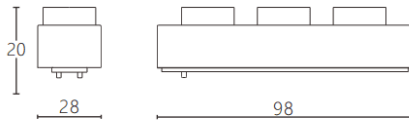

Linear Grid

Lavov tracklight from the family CABINET type Linear Grid with a power of 5W and a 45° beam angle. Finished in black colour. Dimensions L98*W28*H20mm.. With a total lumen output of 500lm and a luminous efficiency of 100lm/W. CCT 3000K. Driver ON-OFF, No-dim. Made in Aluminium body and PC lens.

Item code	86.TL27.2331.02
Product type	Indoor
Category	Tracklights
Family	CABINET
Subfamily	Linear Grid
Pictograms	

Dimensions

Product dimensions (mm) **L98*W28*H20mm**

Scheme

Product	
Real power (W)	5
Real luminous flux (Lm)	500
Luminous efficiency (Lm/W)	100
Beam angle (º)	45°
Colour	black
Control gear included	YES
Control gear	ON-OFF, No-dim
Flicker Free	Yes
Light source	LED
Type of LED	SMD
Average life time (h)	50000hrs L80 B10
Colour temperature (K)	3000
Colour consistency (SDCM)	SDCM<3
CRI	90