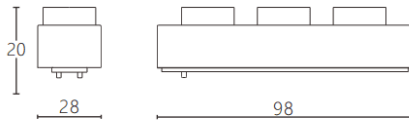

### Linear Grid

Lavov tracklight from the family CABINET type Linear Grid with a power of 5W and a 15° beam angle. Finished in white colour. Dimensions L98\*W28\*H20mm.. With a total lumen output of 500lm and a luminous efficiency of 100lm/W. CCT 4000K. Driver ON-OFF, No-dim. Made in Aluminium body and PC lens.

### Dimensions

Product dimensions (mm) **L98\*W28\*H20mm**

### Scheme

Product	
Real power (W)	5
Real luminous flux (Lm)	500
Luminous efficiency (Lm/W)	100
Beam angle (°)	15°
Colour	white
Control gear included	YES
Control gear	ON-OFF, No-dim
Flicker Free	Yes
Light source	LED
Type of LED	SMD
Average life time (h)	50000hrs L80 B10
Colour temperature (K)	4000
Colour consistency (SDCM)	SDCM3
CRI	90