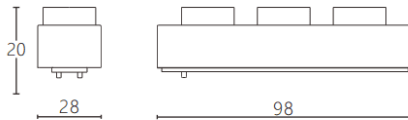

### Linear Grid

Lavov tracklight from the family CABINET type Linear Grid with a power of 5W and a 25° beam angle. Finished in white colour. Dimensions L98\*W28\*H20mm.. With a total lumen output of 500lm and a luminous efficiency of 100lm/W. CCT 4000K. Driver ON-OFF, No-dim. Made in Aluminium body and PC lens.

### Dimensions

Product dimensions (mm) **L98\*W28\*H20mm**

### Product

Real power (W)	5
Real luminous flux (Lm)	500
Luminous efficiency (Lm/W)	100
Beam angle (°)	25°
Colour	white
Control gear included	YES
Control gear	ON-OFF, No-dim
Flicker Free	Yes
Light source	LED
Type of LED	SMD
Average life time (h)	50000hrs L80 B10
Colour temperature (K)	4000
Colour consistency (SDCM)	SDCM3
CRI	90