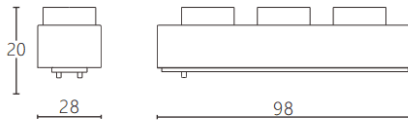

Scheme

Item code	86.TL27.2431.01
Product type	Indoor
Category	Tracklights
Family	CABINET
Subfamily	Linear Grid
Pictograms	

Product