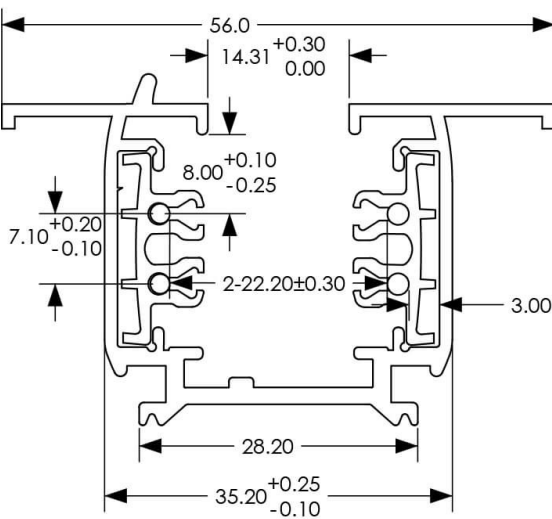

3 Circuit recessed track

Track Assembly 3-Circuit Recessed Track, 1 meter finished in White colour

Item code	86.TR02.0100.01
Product type	Indoor
Category	Tracklights
Family	3 Circuit recessed track
Pictograms	

Scheme

Product	
Colour	White