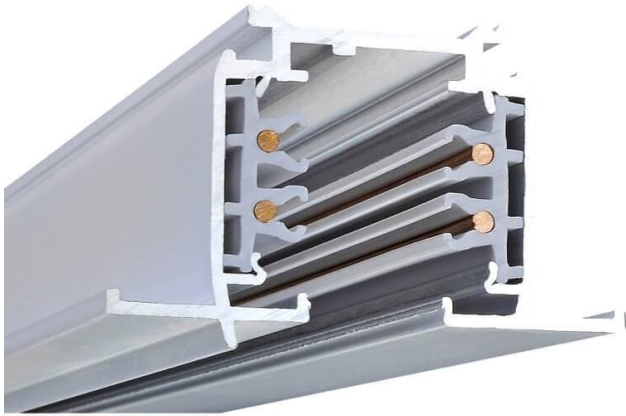

3 Circuit recessed track

Track Assembly 3-Circuit Recessed Track, 1 meter finished in Black colour

Item code	86.TR02.0100.02
Product type	Indoor
Category	Tracklights
Family	3 Circuit recessed track
Pictograms	

Product	
Colour	Black

Scheme