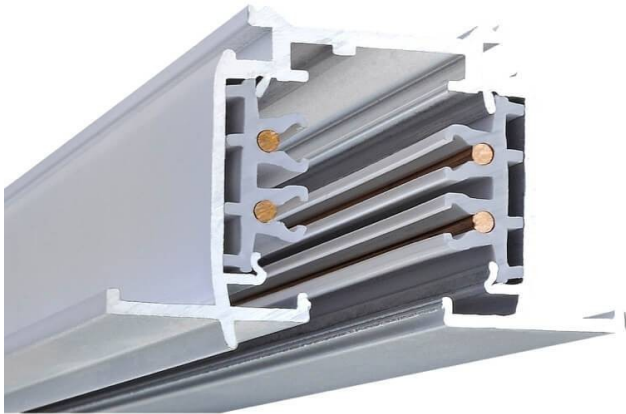

3 Circuit recessed track

Track Assembly 3-Circuit Recessed Track, 1 meter finished in Silver colour

Item code	86.TR02.0100.03
Product type	Indoor
Category	Tracklights
Family	3 Circuit recessed track
Pictograms	

Product	
Colour	Silver

Scheme