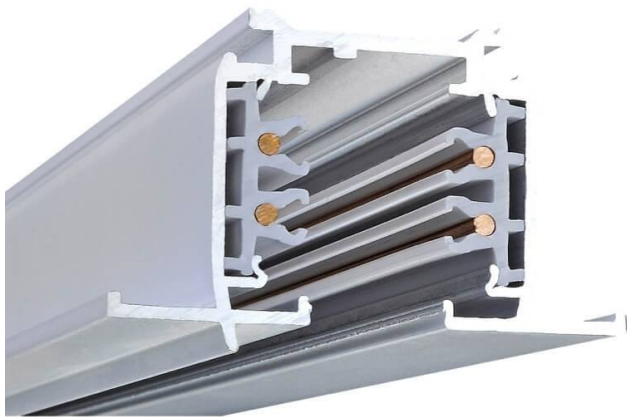

**3 Circuit recessed track**

Track Assembly 3-Circuit Recessed Track, 1 meter finished in Silver colour

<b>Item code</b>	<b>86.TR02.0100.03</b>
<b>Product type</b>	<b>Indoor</b>
<b>Category</b>	<b>Tracklights</b>
<b>Family</b>	<b>3 Circuit recessed track</b>
<b>Pictograms</b>	

<b>Product</b>	
<b>Colour</b>	<b>Silver</b>

**Scheme**