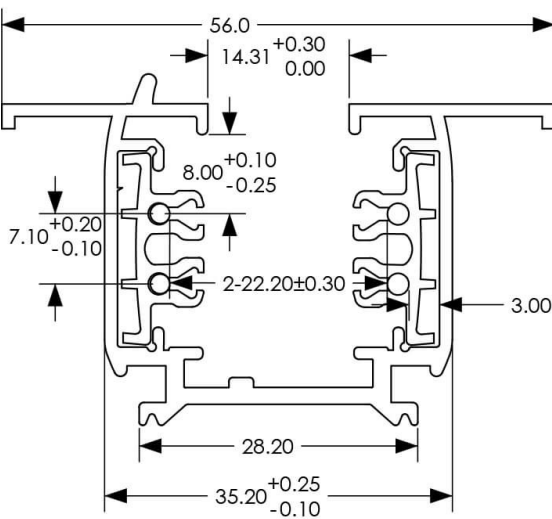

3 Circuit recessed track

Track Assembly 3-Circuit Recessed Track, 2 meter finished in Black colour

Item code	86.TR02.0200.02
Product type	Indoor
Category	Tracklights
Family	3 Circuit recessed track
Pictograms	

Scheme

Product

Colour **Black**