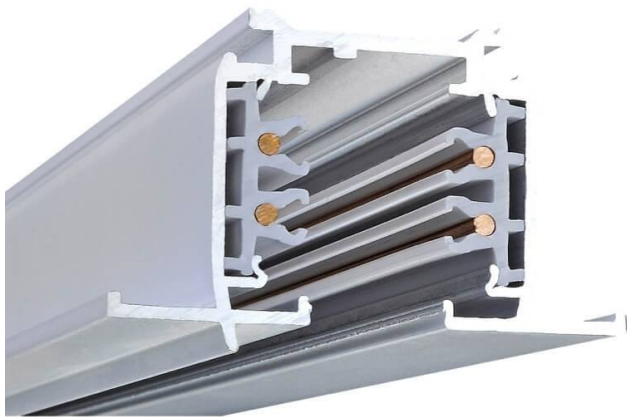

**3 Circuit recessed track**

Track Assembly 3-Circuit Recessed Track, 2 meter finished in  
Black colour

<b>Item code</b>	<b>86.TR02.0200.02</b>
<b>Product type</b>	<b>Indoor</b>
<b>Category</b>	<b>Tracklights</b>
<b>Family</b>	<b>3 Circuit recessed track</b>
<b>Pictograms</b>	

<b>Product</b>	
<b>Colour</b>	<b>Black</b>

**Scheme**