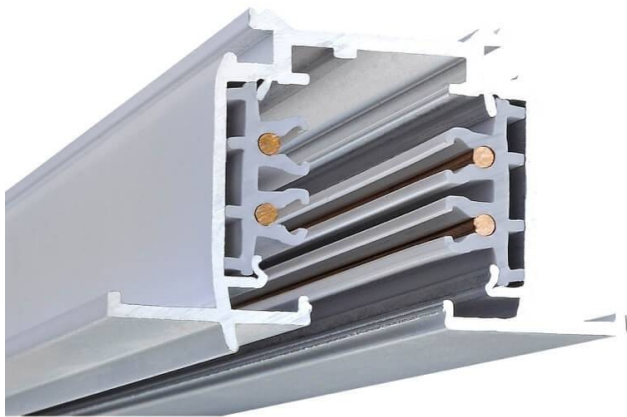

**3 Circuit recessed track**

Track Assembly 3-Circuit Recessed Track, 3 meter finished in White colour

<b>Item code</b>	<b>86.TR02.0300.01</b>
<b>Product type</b>	<b>Indoor</b>
<b>Category</b>	<b>Tracklights</b>
<b>Family</b>	<b>3 Circuit recessed track</b>
<b>Pictograms</b>	

<b>Product</b>	
<b>Colour</b>	<b>White</b>

**Scheme**