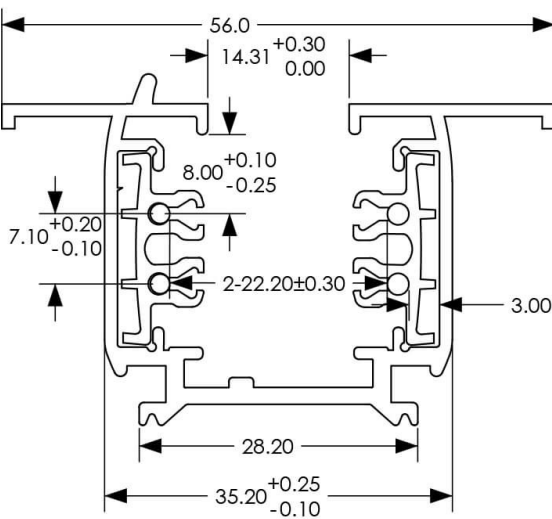

**3 Circuit recessed track**

Track Assembly 3-Circuit Recessed Track, 3 meter finished in White colour

<b>Item code</b>	<b>86.TR02.0300.01</b>
<b>Product type</b>	<b>Indoor</b>
<b>Category</b>	<b>Tracklights</b>
<b>Family</b>	<b>3 Circuit recessed track</b>
<b>Pictograms</b>	

**Scheme**

<b>Product</b>	
<b>Colour</b>	<b>White</b>