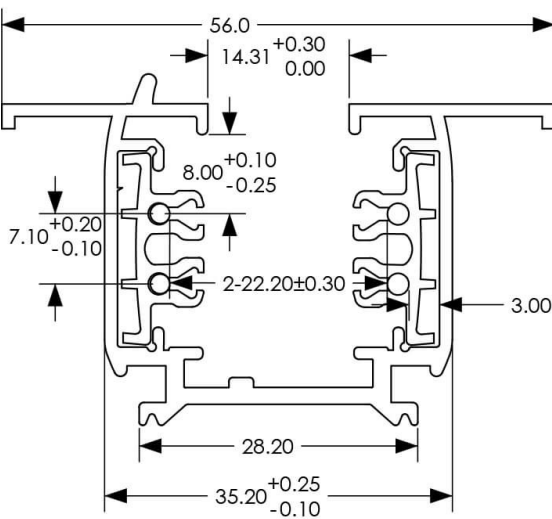

3 Circuit recessed track

Track Assembly 3-Circuit Recessed Track, 3 meter finished in Black colour

Item code	86.TR02.0300.02
Product type	Indoor
Category	Tracklights
Family	3 Circuit recessed track
Pictograms	

Scheme

Product

Colour Black