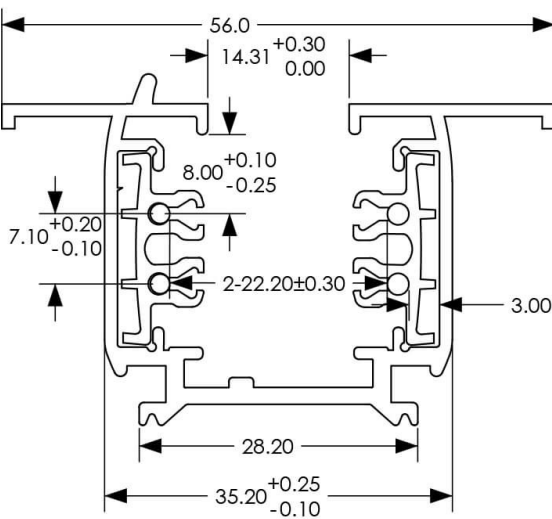

3 Circuit recessed track

Track Assembly 3-Circuit Recessed Track, 4 meter finished in White colour

Item code	86.TR02.0400.01
Product type	Indoor
Category	Tracklights
Family	3 Circuit recessed track
Pictograms	

Scheme

Product	
Colour	White