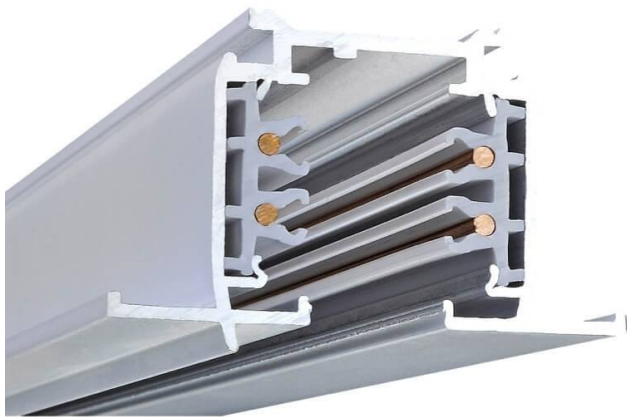

**3 Circuit recessed track**

Track Assembly 3-Circuit Recessed Track, 4 meter finished in Black colour

<b>Item code</b>	<b>86.TR02.0400.02</b>
<b>Product type</b>	<b>Indoor</b>
<b>Category</b>	<b>Tracklights</b>
<b>Family</b>	<b>3 Circuit recessed track</b>
<b>Pictograms</b>	

<b>Product</b>	
<b>Colour</b>	<b>Black</b>

**Scheme**