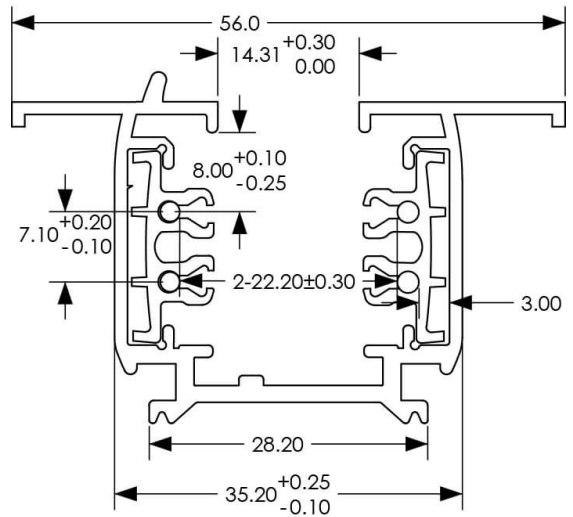

3 Circuit recessed track

Track Assembly 3-Circuit Recessed Track, 4 meter finished in Silver colour

Item code	86.TR02.0400.03
Product type	Indoor
Category	Tracklights
Family	3 Circuit recessed track
Pictograms	

Scheme

Product	
Colour	Silver