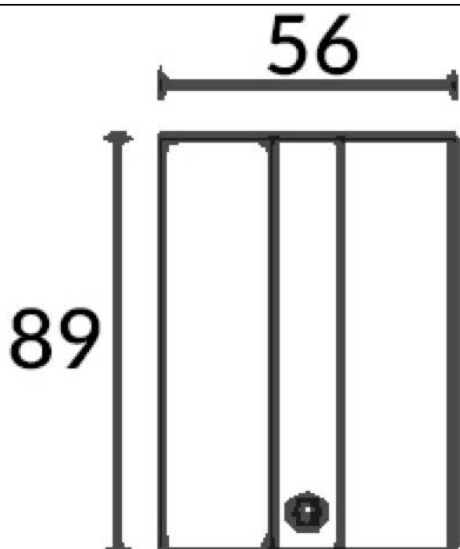

Recess track cover for Live-end connector

Recess track cover for Live-end connector finished in White colour

Item code	86.TR02.0631.01
Product type	Indoor
Category	Tracklights
Family	3 Circuit DALI recessed track Accesories
Subfamily	Recess track cover for Live-end connector
Pictograms	

Scheme

Product	
Colour	White