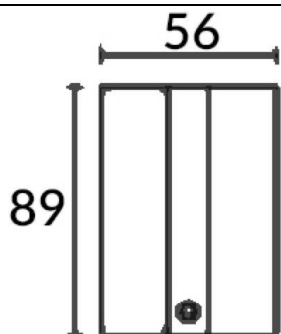

**Recess track cover for Live-end connector**

Recess track cover for Live-end connector finished in White colour

<b>Item code</b>	<b>86.TR02.0631.01</b>
<b>Product type</b>	<b>Indoor</b>
<b>Category</b>	<b>Tracklights</b>
<b>Family</b>	<b>3 Circuit DALI recessed track Accesories</b>
<b>Subfamily</b>	<b>Recess track cover for Live-end connector</b>
<b>Pictograms</b>	

**Scheme**

<b>Product</b>	
<b>Colour</b>	<b>White</b>