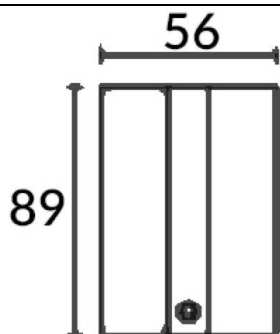

Recess track cover for Live-end connector

Recess track cover for Live-end connector finished in White colour

Item code	86.TR02.0631.01
Product type	Indoor
Category	Tracklights
Family	3 Circuit DALI recessed track Accesories
Subfamily	Recess track cover for Live-end connector
Pictograms	

Scheme

Product	
Colour	White