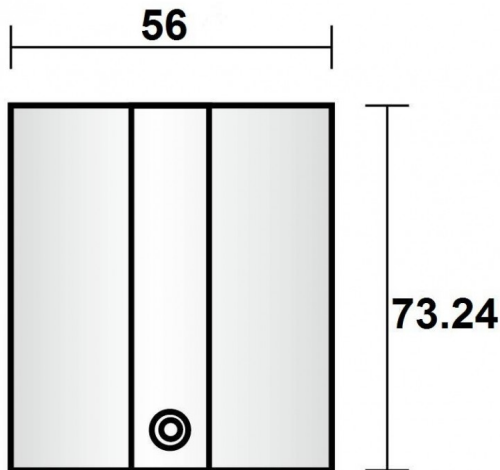

Recess track cover for Live-end connector

Recess track cover for Live-end connector finished in White color.

Item code	86.TR02.X431.01
Product type	Indoor
Category	Tracklights
Family	3 Circuit recessed track Accesories
Subfamily	Recess track cover for Live-end connector
Pictograms	

Scheme

Product	
Colour	White