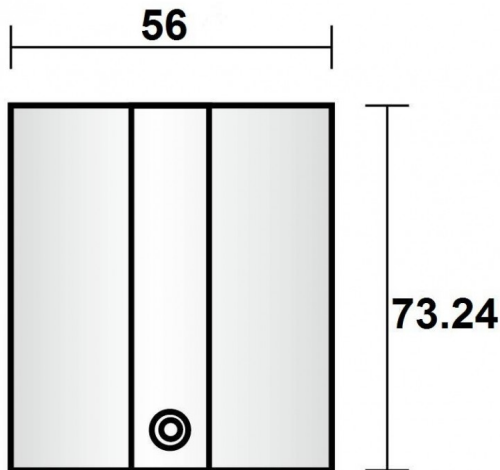

Recess track cover for Live-end connector

Recess track cover for Live-end connector finished in Black color.

Item code	86.TR02.X431.02
Product type	Indoor
Category	Tracklights
Family	3 Circuit recessed track Accesories
Subfamily	Recess track cover for Live-end connector
Pictograms	

Scheme

Product	
Colour	Black