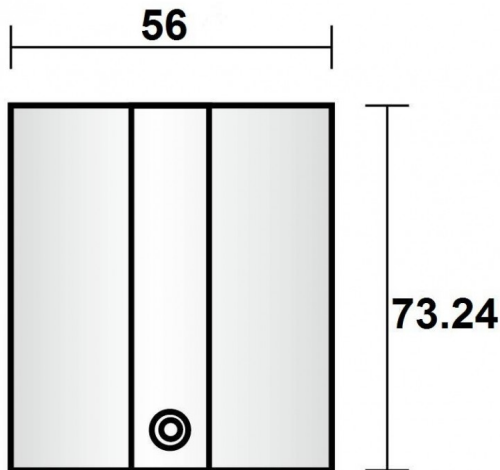

Recess track cover for Live-end connector

Recess track cover for Live-end connector finished in Silver color.

Item code	86.TR02.X431.03
Product type	Indoor
Category	Tracklights
Family	3 Circuit recessed track Accesories
Subfamily	Recess track cover for Live-end connector
Pictograms	

Scheme

Product	
Colour	Silver