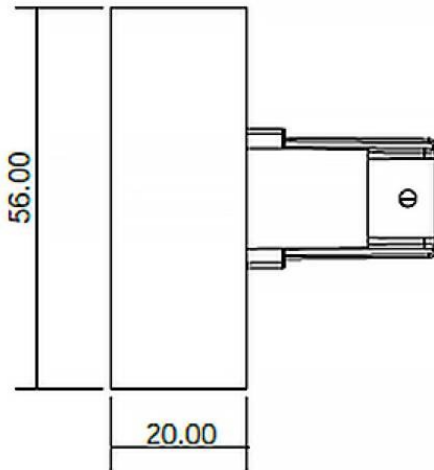

Recess track end cap

Recess track end cap finished in White color.

Item code	86.TR02.X432.01
Product type	Indoor
Category	Tracklights
Family	3 Circuit recessed track Accesories
Subfamily	Recess track end cap
Pictograms	

Scheme

Product	
Colour	White