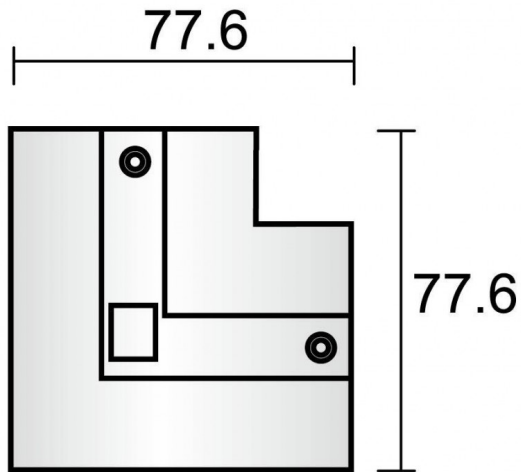

Recess track cover for "L" connector

Recess track cover for "L" connector finished in White color.

Item code	86.TR02.X435.01
Product type	Indoor
Category	Tracklights
Family	3 Circuit recessed track Accesories
Subfamily	Recess track cover for "L" connector
Pictograms	

Scheme

Product	
Colour	White