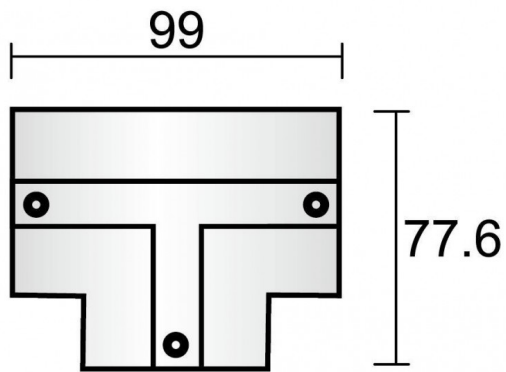

**Recess track cover for "T" connector**

Recess track cover for "T" connector finished in White color.

|              |                                      |
|--------------|--------------------------------------|
| Item code    | 86.TR02.X436.01                      |
| Product type | Indoor                               |
| Category     | Tracklights                          |
| Family       | 3 Circuit recessed track Accesories  |
| Subfamily    | Recess track cover for "T" connector |
| Pictograms   |                                      |

**Scheme**

|         |       |
|---------|-------|
| Product |       |
| Colour  | White |