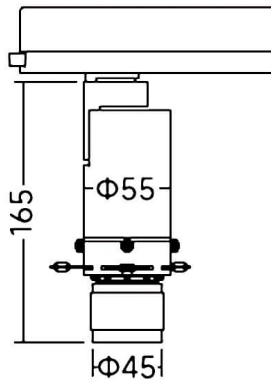

### Art track Smart

Lavov track light from the family Art track Smart with a power of 10W and an zoomable optics 21-34 degrees . CCT 3000K. With a total lumen output of 380-430lm and a luminous efficiency of 38-43lm/W. Color stability SDCM2. CCT 3000K. DALI Casamby ready driver. Made in die cast aluminum and finished in White color.

### Dimensions

Product dimensions (mm) **Ø55X165mm**

### Scheme

Item code	<b>86.TS19.13Z9.01</b>
Product type	<b>Indoor</b>
Category	<b>Tracklights</b>
Family	<b>Art track</b>
Subfamily	<b>Art track Smart</b>
Pictograms	

<b>Product</b>	
Real power (W)	<b>10</b>
Real luminous flux (Lm)	<b>380-430</b>
Luminous efficiency (Lm/W)	<b>38-43</b>
Beam angle (°)	<b>21-34</b>
Life time (h)	<b>50000h L80B10</b>
IP	<b>20</b>
Electrical class insulation	<b>Class I</b>
Colour	<b>White</b>
Control gear included	<b>yes</b>
Control gear	<b>DALI Casamby ready</b>
Light source	<b>LED</b>
Type of LED	<b>COB</b>
Colour temperature (K)	<b>3000</b>
Colour consistency (SDCM)	<b>SDCM2</b>
CRI	<b>90</b>