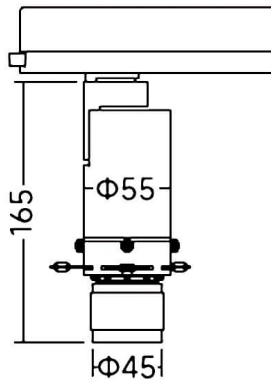

Art track Smart

Lavov track light from the family Art track Smart with a power of 10W and an zoomable optics 21-34 degrees . CCT 3000K. With a total lumen output of 380-430lm and a luminous efficiency of 38-43lm/W. Color stability SDCM2. CCT 3000K. DALI Casamby ready driver. Made in die cast aluminum and finished in Black color.

Dimensions

Product dimensions (mm) **Ø55X165mm**

Scheme

Item code	86.TS19.13Z9.02
Product type	Indoor
Category	Tracklights
Family	Art track
Subfamily	Art track Smart
Pictograms	

Product	
Real power (W)	10
Real luminous flux (Lm)	380-430
Luminous efficiency (Lm/W)	38-43
Beam angle (°)	21-34
Life time (h)	50000h L80B10
IP	20
Electrical class insulation	Class I
Colour	Black
Control gear included	yes
Control gear	DALI Casamby ready
Light source	LED
Type of LED	COB
Colour temperature (K)	3000
Colour consistency (SDCM)	SDCM2
CRI	90