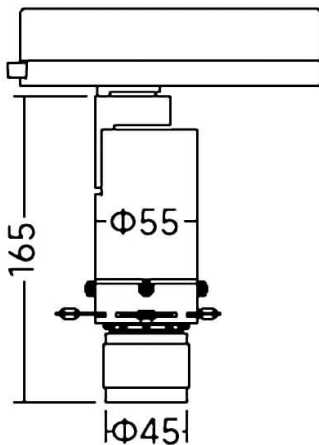

Art track Smart

Lavov track light from the family Art track Smart with a power of 10W and an zoomable optics 21-34 degrees . CCT 4000K. With a total lumen output of 380-430lm and a luminous efficiency of 38-43lm/W. Color stability SDCM2. CCT 4000K. DALI Casamby ready driver. Made in die cast aluminum and finished in White color.

Item code	86.TS19.14Z9.01
Product type	Indoor
Category	Tracklights
Family	Art track
Subfamily	Art track Smart
Pictograms	

Dimensions

Product dimensions (mm) **Ø55X165mm**

Scheme

Product

Real power (W)	10
Real luminous flux (Lm)	380-430
Luminous efficiency (Lm/W)	38-43
Beam angle (°)	21-34
Life time (h)	50000h L80B10
IP	20
Electrical class insulation	Class I
Colour	White
Control gear included	yes
Control gear	DALI Casamby ready
Light source	LED
Type of LED	COB
Colour temperature (K)	4000
Colour consistency (SDCM)	SDCM<2
CRI	90