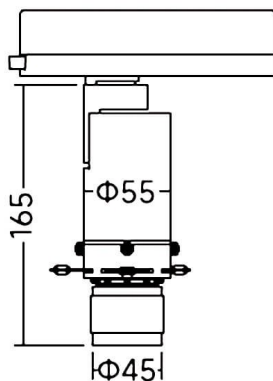

Art track Smart

Lavov track light from the family Art track Smart with a power of 10W and an zoomable optics 21-34 degrees . CCT 4000K. With a total lumen output of 380-430lm and a luminous efficiency of 38-43lm/W. Color stability SDCM2. CCT 4000K. DALI Casamby ready driver. Made in die cast aluminum and finished in White color.

Dimensions	
Product dimensions (mm)	Ø55X165mm

Item code	86.TS19.14Z9.01
Product type	Indoor
Category	Tracklights
Family	Art track
Subfamily	Art track Smart
Pictograms	

Scheme

Product	
Real power (W)	10
Real luminous flux (Lm)	380-430
Luminous efficiency (Lm/W)	38-43
Beam angle (°)	21-34
Life time (h)	50000h L80B10
IP	20
Electrical class insulation	Class I
Colour	White
Control gear included	yes
Control gear	DALI Casamby ready
Light source	LED
Type of LED	COB
Colour temperature (K)	4000
Colour consistency (SDCM)	SDCM2
CRI	90