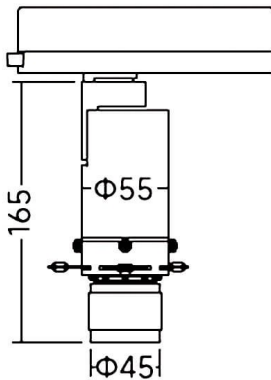

Art track Smart

Lavov track light from the family Art track Smart with a power of 10W and an zoomable optics 21-34 degrees . CCT 4000K. With a total lumen output of 380-430lm and a luminous efficiency of 38-43lm/W. Color stability SDCM2. CCT 4000K. DALI Casamby ready driver. Made in die cast aluminum and finished in Black color.

Dimensions

Product dimensions (mm) **Ø55X165mm**

Scheme

Item code	86.TS19.14Z9.02
Product type	Indoor
Category	Tracklights
Family	Art track
Subfamily	Art track Smart
Pictograms	

Product	
Real power (W)	10
Real luminous flux (Lm)	380-430
Luminous efficiency (Lm/W)	38-43
Beam angle (°)	21-34
Life time (h)	50000h L80B10
IP	20
Electrical class insulation	Class I
Colour	Black
Control gear included	yes
Control gear	DALI Casamby ready
Light source	LED
Type of LED	COB
Colour temperature (K)	4000
Colour consistency (SDCM)	SDCM2
CRI	90