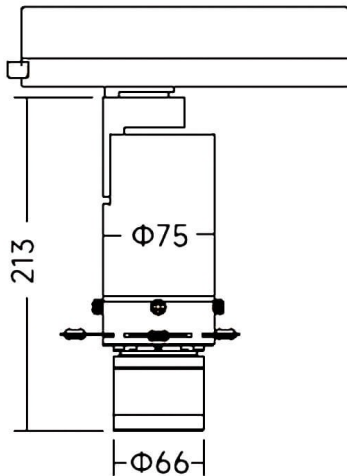

Art track Smart

Lavov track light from the family Art track Smart with a power of 20W and an zoomable optics 18° -30° / 27° -42° degrees . CCT 3000K. With a total lumen output of 568-700lm and a luminous efficiency of 28,4-35lm/W. Color stability SDCM2. CCT 3000K. DALI Casamby ready driver. Made in die cast aluminum and finished in White color.

Dimensions

Product dimensions (mm) **Ø75X213mm**

Scheme

Item code	86.TS19.23Z9.01
Product type	Indoor
Category	Tracklights
Family	Art track
Subfamily	Art track Smart
Pictograms	

Product	
Real power (W)	20
Real luminous flux (Lm)	568-700
Luminous efficiency (Lm/W)	28,4-35
Beam angle (°)	18° -30° / 27° -42°
Life time (h)	50000h L80B10
IP	20
Electrical class insulation	Class I
Colour	White
Control gear included	YES
Control gear	DALI Casamby ready
Light source	LED
Type of LED	COB
Colour temperature (K)	3000
Colour consistency (SDCM)	SDCM2
CRI	90