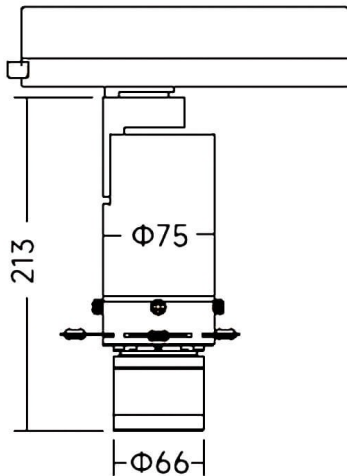

Art track Smart

Lavov track light from the family Art track Smart with a power of 20W and an zoomable optics 18° -30° / 27° -42° degrees . CCT 3000K. With a total lumen output of 568-700lm and a luminous efficiency of 28,4-35lm/W. Color stability SDCM2. CCT 3000K. DALI Casamby ready driver. Made in die cast aluminum and finished in Black color.

Dimensions

Product dimensions (mm) **Ø75X213mm**

Scheme

Item code	86.TS19.23Z9.02
Product type	Indoor
Category	Tracklights
Family	Art track
Subfamily	Art track Smart
Pictograms	

Product	
Real power (W)	20
Real luminous flux (Lm)	568-700
Luminous efficiency (Lm/W)	28,4-35
Beam angle (°)	18° -30° / 27° -42°
Life time (h)	50000h L80B10
IP	20
Electrical class insulation	Class I
Colour	Black
Control gear included	YES
Control gear	DALI Casamby ready
Light source	LED
Type of LED	COB
Colour temperature (K)	3000
Colour consistency (SDCM)	SDCM2
CRI	90