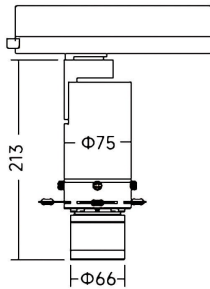

Art track Smart

Lavov track light from the family Art track Smart with a power of 20W and an zoomable optics 18° -30° / 27° -42° degrees . CCT 4000K. With a total lumen output of 568-700lm and a luminous efficiency of 28,4-35lm/W. Color stability SDCM

Item code	86.TS19.24Z9.01
Product type	Indoor
Category	Tracklights
Family	Art track
Subfamily	Art track Smart
Pictograms	

Dimensions

Product dimensions (mm) $\varnothing 75 \times 213$ mm

Scheme

Product

Real power (W)	20
Real luminous flux (Lm)	568-700
Luminous efficiency (Lm/W)	28,4-35
Beam angle (°)	18° -30° / 27° -42°
Life time (h)	50000h L80B10
IP	20
Electrical class insulation	Class I
Colour	White
Control gear included	YES
Control gear	DALI Casamby ready
Light source	LED
Type of LED	COB
Colour temperature (K)	4000
Colour consistency (SDCM)	SDCM<2
CRI	90