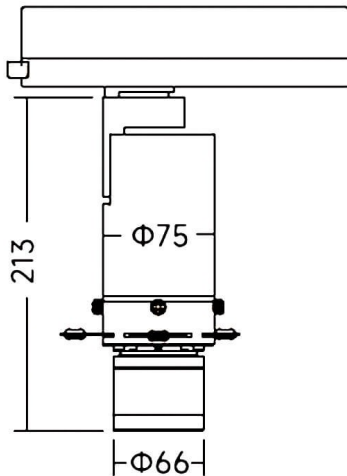

Art track Smart

Lavov track light from the family Art track Smart with a power of 20W and an zoomable optics 18° -30° / 27° -42° degrees . CCT 4000K. With a total lumen output of 568-700lm and a luminous efficiency of 28,4-35lm/W. Color stability SDCM2. CCT 4000K. DALI Casamby ready driver. Made in die cast aluminum and finished in White color.

Dimensions

Product dimensions (mm) **Ø75X213mm**

Scheme

Item code	86.TS19.24Z9.01
Product type	Indoor
Category	Tracklights
Family	Art track
Subfamily	Art track Smart
Pictograms	

Product	
Real power (W)	20
Real luminous flux (Lm)	568-700
Luminous efficiency (Lm/W)	28,4-35
Beam angle (°)	18° -30° / 27° -42°
Life time (h)	50000h L80B10
IP	20
Electrical class insulation	Class I
Colour	White
Control gear included	YES
Control gear	DALI Casamby ready
Light source	LED
Type of LED	COB
Colour temperature (K)	4000
Colour consistency (SDCM)	SDCM2
CRI	90