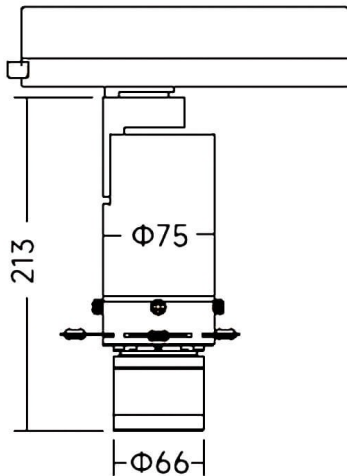

Art track Smart

Lavov track light from the family Art track Smart with a power of 20W and an zoomable optics 18° -30° / 27° -42° degrees . CCT 4000K. With a total lumen output of 568-700lm and a luminous efficiency of 28,4-35lm/W. Color stability SDCM2. CCT 4000K. DALI Casamby ready driver. Made in die cast aluminum and finished in Black color.

Dimensions

Product dimensions (mm) **Ø75X213mm**

Scheme

Item code	86.TS19.24Z9.02
Product type	Indoor
Category	Tracklights
Family	Art track
Subfamily	Art track Smart
Pictograms	

Product	
Real power (W)	20
Real luminous flux (Lm)	568-700
Luminous efficiency (Lm/W)	28,4-35
Beam angle (°)	18° -30° / 27° -42°
Life time (h)	50000h L80B10
IP	20
Electrical class insulation	Class I
Colour	Black
Control gear included	YES
Control gear	DALI Casamby ready
Light source	LED
Type of LED	COB
Colour temperature (K)	4000
Colour consistency (SDCM)	SDCM2
CRI	90