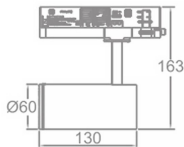

### Zoom Tube Smart

Lavov Tracklight from the family Zoom Tube with a power of 10W and an optic of 20-50degrees with a total lumen output of 700 lm and an efficiency of 70 lm/W. CCT 4000 Kelvin. Made in Die cast aluminium and finished in White colour.DALI Casambim ready driver.

### Scheme

<b>Product</b>	
<b>Real power (W)</b>	<b>10</b>
<b>Real luminous flux (Lm)</b>	<b>700</b>
<b>Luminous efficiency (Lm/W)</b>	<b>70</b>
<b>Beam angle (°)</b>	<b>20-50</b>
<b>Life time (h)</b>	<b>50000h L80B10</b>
<b>IP</b>	<b>20</b>
<b>Electrical class insulation</b>	<b>Class I</b>
<b>Operating temperature</b>	<b>15</b>
<b>Colour</b>	<b>White</b>
<b>Chip Brand</b>	<b>Philip</b>
<b>Control gear included</b>	<b>yes</b>
<b>Control gear</b>	<b>DALI Casamby ready</b>
<b>Colour temperature (K)</b>	<b>4000</b>
<b>Colour consistency (SDCM)</b>	<b>SDCM&lt;3</b>
<b>CRI</b>	<b>80</b>