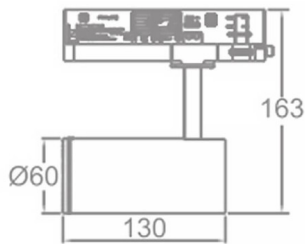

Zoom Tube Smart

Lavov Tracklight from the family Zoom Tube with a power of 10W and an optic of 20-50degrees with a total lumen output of 700 lm and an efficiency of 70 lm/W. CCT 4000 Kelvin. Made in Die cast aluminium and finished in White colour. DALI Casambim ready driver.

Scheme

Item code	86.TST5.14Z9.01
Product type	Indoor
Category	Tracklights
Family	Tube & Zoom Tube
Subfamily	Zoom Tube Smart
Pictograms	

Product	
Real power (W)	10
Real luminous flux (Lm)	700
Luminous efficiency (Lm/W)	70
Beam angle (°)	20-50
Life time (h)	50000h L80B10
IP	20
Electrical class insulation	Class I
Operating temperature	15
Colour	White
Chip Brand	Philip
Control gear included	yes
Control gear	DALI Casamby ready
Light source	LED
Type of LED	COB
Colour temperature (K)	4000
Colour consistency (SDCM)	SDCM3
CRI	80