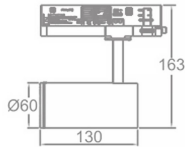

Zoom Tube Smart

Lavov Tracklight from the family Zoom Tube with a power of 10W and an optic of 20-50degrees with a total lumen output of 700 lm and an efficiency of 70 lm/W. CCT 4000 Kelvin. Made in Die cast aluminium and finished in White colour.DALI Casambim ready driver.

Item code	86.TST5.14Z9.01
Product type	Indoor
Category	Tracklights
Family	Tube & Zoom Tube
Subfamily	Zoom Tube Smart

Pictograms

Scheme

Product	
Real power (W)	10
Real luminous flux (Lm)	700
Luminous efficiency (Lm/W)	70
Beam angle (°)	20-50
Life time (h)	50000h L80B10
IP	20
Electrical class insulation	Class I
Operating temperature	15
Colour	White
Chip Brand	Philip
Control gear included	yes
Control gear	DALI Casamby ready
Colour temperature (K)	4000
Colour consistency (SDCM)	SDCM<3
CRI	80