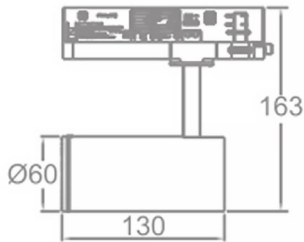

Zoom Tube Smart

Lavov Tracklight from the family Zoom Tube with a power of 10W and an optic of 20-50degrees with a total lumen output of 700 lm and an efficiency of 70 lm/W. CCT 4000 Kelvin. Made in Die cast aluminium and finished in White colour. DALI Casambim ready driver.

Scheme

Item code	86.TST5.14Z9.01
Product type	Indoor
Category	Tracklights
Family	Tube & Zoom Tube
Subfamily	Zoom Tube Smart
Pictograms	

Product	
Real power (W)	10
Real luminous flux (Lm)	700
Luminous efficiency (Lm/W)	70
Beam angle (&ordm;)	20-50
Life time (h)	50000h L80B10
IP	20
Electrical class insulation	Class I
Operating temperature	15
Colour	White
Chip Brand	Philip
Control gear included	yes
Control gear	DALI Casamby ready
Colour temperature (K)	4000
Colour consistency (SDCM)	SDCM<3
CRI	80