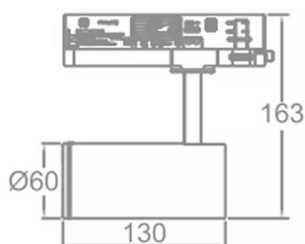

Zoom Tube Smart

Lavov Tracklight from the family Zoom Tube with a power of 10W and an optic of 20-50degrees with a total lumen output of 700 lm and an efficiency of 70 lm/W. CCT 4000 Kelvin. Made in Die cast aluminium and finished in White colour. DALI Casambim ready driver.

Scheme

Item code	86.TST5.14Z9.01
Product type	Indoor
Category	Tracklights
Family	Tube & Zoom Tube
Subfamily	Zoom Tube Smart
Pictograms	

Product	
Real power (W)	10
Real luminous flux (Lm)	700
Luminous efficiency (Lm/W)	70
Beam angle (&ordm;)	20-50
Life time (h)	50000h L80B10
IP	20
Electrical class insulation	Class I
Operating temperature	15
Colour	White
Chip Brand	Philip
Control gear included	yes
Control gear	DALI Casamby ready
Colour temperature (K)	4000
Colour consistency (SDCM)	SDCM<3
CRI	80