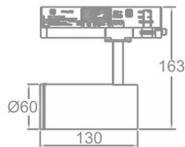

Zoom Tube Smart

Lavov Tracklight from the family Zoom Tube with a power of 10W and an optic of 20-50degrees with a total lumen output of 700 lm and an efficiency of 70 lm/W. CCT 4000 Kelvin. Made in Die cast aluminium and finished in White colour.DALI Casambim ready driver.

Item code	86.TST5.14Z9.01
Product type	Indoor
Category	Tracklights
Family	Tube & Zoom Tube
Subfamily	Zoom Tube Smart

Pictograms

Scheme

Product	
Real power (W)	10
Real luminous flux (Lm)	700
Luminous efficiency (Lm/W)	70
Beam angle (°)	20-50
Life time (h)	50000h L80B10
IP	20
Electrical class insulation	Class I
Operating temperature	15
Colour	White
Chip Brand	Philip
Control gear included	yes
Control gear	DALI Casamby ready
Colour temperature (K)	4000
Colour consistency (SDCM)	SDCM<3
CRI	80