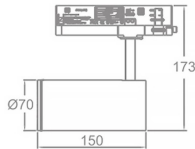

Zoom Tube Smart

Lavov Tracklight from the family Zoom Tube with a power of 20W and an optic of 20-50degrees with a total lumen output of 1800 lm and an efficiency of 90 lm/W. CCT 3000 Kelvin. Made in Die cast aluminium and finished in White colour. DALI Casambim ready driver.

Item code	86.TST5.23Z9.01
Product type	Indoor
Category	Tracklights
Family	Tube & Zoom Tube
Subfamily	Zoom Tube Smart

Pictograms

Scheme

Product	
Real power (W)	20
Real luminous flux (Lm)	1800
Luminous efficiency (Lm/W)	90
Beam angle (°)	20-50
Life time (h)	50000h L80B10
IP	20
Electrical class insulation	Class I
Operating temperature	15
Colour	White
Chip Brand	Philip
Control gear included	YES
Control gear	DALI Casamby ready
Colour temperature (K)	4000
Colour consistency (SDCM)	SDCM<3
CRI	80