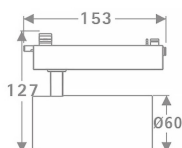

Tube Smart

Lavov Tracklight from the family Tube with a power of 20W and an optic of 36degrees with a total lumen output of 1400 lm and an efficiency of 70 lm/W. CCT 4000 Kelvin. Made in Die cast aluminium and finished in Black colour.DALI Casamby ready driver.

Item code	86.TST5.2439.02
Product type	Indoor
Category	Tracklights
Family	Tube & Zoom Tube
Subfamily	Tube Smart
Pictograms	

Scheme

Product	
Real power (W)	20
Real luminous flux (Lm)	1400
Luminous efficiency (Lm/W)	70
Beam angle (°)	36
Life time (h)	50000h L80B10
IP	20
Electrical class insulation	Class I
Operating temperature	15
Colour	Black
Chip Brand	Philip
Control gear included	yes
Control gear	DALI Casamby ready
Colour temperature (K)	4000
Colour consistency (SDCM)	SDCM<3
CRI	80