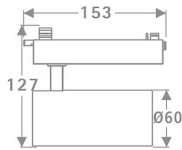

### Tube Smart

Lavov Tracklight from the family Tube with a power of 20W and an optic of 36degrees with a total lumen output of 1400 lm and an efficiency of 70 lm/W. CCT 4000 Kelvin. Made in Die cast aluminium and finished in Black colour.DALI Casamby ready driver.

### Product

<b>Real power (W)</b>	<b>20</b>
<b>Real luminous flux (Lm)</b>	<b>1400</b>
<b>Luminous efficiency (Lm/W)</b>	<b>70</b>
<b>Beam angle (°)</b>	<b>36</b>
<b>Life time (h)</b>	<b>50000h L80B10</b>
<b>IP</b>	<b>20</b>
<b>Electrical class insulation</b>	<b>Class I</b>
<b>Operating temperature</b>	<b>15</b>
<b>Colour</b>	<b>Black</b>
<b>Chip Brand</b>	<b>Philip</b>
<b>Control gear included</b>	<b>yes</b>
<b>Control gear</b>	<b>DALI Casamby ready</b>
<b>Colour temperature (K)</b>	<b>4000</b>
<b>Colour consistency (SDCM)</b>	<b>SDCM&lt;3</b>
<b>CRI</b>	<b>80</b>