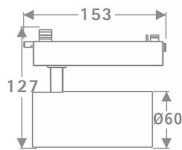

Tube Smart

Lavov Tracklight from the family Tube with a power of 20W and an optic of 36degrees with a total lumen output of 1400 lm and an efficiency of 70 lm/W. CCT 4000 Kelvin. Made in Die cast aluminium and finished in Black colour. DALI Casamby ready driver.

Item code	86.TST5.2439.02
Product type	Indoor
Category	Tracklights
Family	Tube & Zoom Tube
Subfamily	Tube Smart
Pictograms	

Scheme

Product	
Real power (W)	20
Real luminous flux (Lm)	1400
Luminous efficiency (Lm/W)	70
Beam angle (°)	36
Life time (h)	50000h L80B10
IP	20
Electrical class insulation	Class I
Operating temperature	15
Colour	Black
Chip Brand	Philip
Control gear included	yes
Control gear	DALI Casamby ready
Colour temperature (K)	4000
Colour consistency (SDCM)	SDCM<3
CRI	80