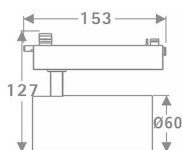

Tube Smart

Lavov Tracklight from the family Tube with a power of 20W and an optic of 36degrees with a total lumen output of 1400 lm and an efficiency of 70 lm/W. CCT 4000 Kelvin. Made in Die cast aluminium and finished in Black colour. DALI Casamby ready driver.

Item code	86.TST5.2439.02
Product type	Indoor
Category	Tracklights
Family	Tube & Zoom Tube
Subfamily	Tube Smart
Pictograms	

Scheme

Product	
Real power (W)	20
Real luminous flux (Lm)	1400
Luminous efficiency (Lm/W)	70
Beam angle (°)	36
Life time (h)	50000h L80B10
IP	20
Electrical class insulation	Class I
Operating temperature	15
Colour	Black
Chip Brand	Philip
Control gear included	yes
Control gear	DALI Casamby ready
Colour temperature (K)	4000
Colour consistency (SDCM)	SDCM<3
CRI	80