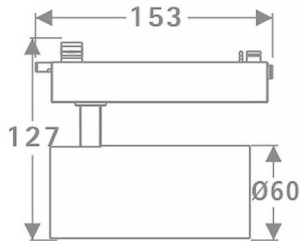

Tube Smart

Lavov Tracklight from the family Tube with a power of 20W and an optic of 36degrees with a total lumen output of 1400 lm and an efficiency of 70 lm/W. CCT 4000 Kelvin. Made in Die cast aluminium and finished in Black colour.DALI Casamby ready driver.

Scheme

Item code	86.TST5.2439.02
Product type	Indoor
Category	Tracklights
Family	Tube & Zoom Tube
Subfamily	Tube Smart
Pictograms	

Product	
Real power (W)	20
Real luminous flux (Lm)	1400
Luminous efficiency (Lm/W)	70
Beam angle (°)	36
Life time (h)	50000h L80B10
IP	20
Electrical class insulation	Class I
Operating temperature	15
Colour	Black
Chip Brand	Philip
Control gear included	yes
Control gear	DALI Casamby ready
Light source	LED
Type of LED	COB
Colour temperature (K)	4000
Colour consistency (SDCM)	SDCM3
CRI	80