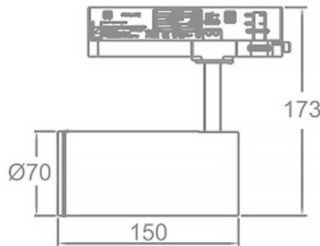

### Zoom Tube Smart

Lavov Tracklight from the family Zoom Tube with a power of 20W and an optic of 20-50degrees with a total lumen output of 1800 lm and an efficiency of 90 lm/W. CCT 4000 Kelvin. Made in Die cast aluminium and finished in White colour. DALI Casambim ready driver.

### Scheme

<b>Item code</b>	<b>86.TST5.24Z9.01</b>
<b>Product type</b>	<b>Indoor</b>
<b>Category</b>	<b>Tracklights</b>
<b>Family</b>	<b>Tube &amp; Zoom Tube</b>
<b>Subfamily</b>	<b>Zoom Tube Smart</b>
<b>Pictograms</b>	

<b>Product</b>	
<b>Real power (W)</b>	<b>20</b>
<b>Real luminous flux (Lm)</b>	<b>1800</b>
<b>Luminous efficiency (Lm/W)</b>	<b>90</b>
<b>Beam angle (°)</b>	<b>20-50</b>
<b>Life time (h)</b>	<b>50000h L80B10</b>
<b>IP</b>	<b>20</b>
<b>Electrical class insulation</b>	<b>Class I</b>
<b>Operating temperature</b>	<b>15</b>
<b>Colour</b>	<b>White</b>
<b>Chip Brand</b>	<b>Philip</b>
<b>Control gear included</b>	<b>YES</b>
<b>Control gear</b>	<b>DALI Casamby ready</b>
<b>Light source</b>	<b>LED</b>
<b>Type of LED</b>	<b>COB</b>
<b>Colour temperature (K)</b>	<b>4000</b>
<b>Colour consistency (SDCM)</b>	<b>SDCM3</b>
<b>CRI</b>	<b>80</b>