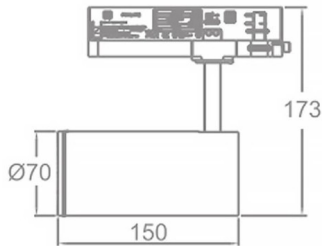

Zoom Tube Smart

Lavov Tracklight from the family Zoom Tube with a power of 20W and an optic of 20-50degrees with a total lumen output of 1800 lm and an efficiency of 90 lm/W. CCT 4000 Kelvin. Made in Die cast aluminium and finished in White colour. DALI Casambim ready driver.

Scheme

Item code	86.TST5.24Z9.01
Product type	Indoor
Category	Tracklights
Family	Tube & Zoom Tube
Subfamily	Zoom Tube Smart
Pictograms	

Product	
Real power (W)	20
Real luminous flux (Lm)	1800
Luminous efficiency (Lm/W)	90
Beam angle (&ordm;)	20-50
Life time (h)	50000h L80B10
IP	20
Electrical class insulation	Class I
Operating temperature	15
Colour	White
Chip Brand	Philip
Control gear included	YES
Control gear	DALI Casamby ready
Colour temperature (K)	4000
Colour consistency (SDCM)	SDCM<3
CRI	80