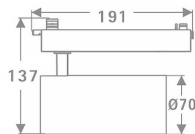

Tube Smart

Lavov Tracklight from the family Tube with a power of 30W and an optic of 16degrees with a total lumen output of 2400 lm and an efficiency of 80 lm/W. CCT 3000 Kelvin. Made in Die cast aluminium and finished in White colour. CASAMBI ready driver. .

Item code	86.TST5.3319.01
Product type	Indoor
Category	Tracklights
Family	Tube & Zoom Tube
Subfamily	Tube Smart

Pictograms

Scheme

Product

Real power (W)	30
Real luminous flux (Lm)	2400
Luminous efficiency (Lm/W)	80
Beam angle (°)	16
Life time (h)	50000h L80B10
IP	20
Electrical class insulation	Class I
Operating temperature	15
Colour	White
Chip Brand	Philip
Control gear included	YES
Control gear	DALI Casamby ready
Colour temperature (K)	3000
Colour consistency (SDCM)	SDCM<3
CRI	80