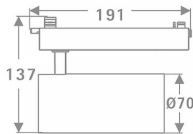

Tube Smart

Lavov Tracklight from the family Tube with a power of 30W and an optic of 16degrees with a total lumen output of 2400 lm and an efficiency of 80 lm/W. CCT 3000 Kelvin. Made in Die cast aluminium and finished in White colour. CASAMBI ready driver. .

Item code	86.TST5.3319.01
Product type	Indoor
Category	Tracklights
Family	Tube & Zoom Tube
Subfamily	Tube Smart
Pictograms	

Scheme

Product	
Real power (W)	30
Real luminous flux (Lm)	2400
Luminous efficiency (Lm/W)	80
Beam angle (°)	16
Life time (h)	50000h L80B10
IP	20
Electrical class insulation	Class I
Operating temperature	15
Colour	White
Chip Brand	Philip
Control gear included	YES
Control gear	DALI Casamby ready
Colour temperature (K)	3000
Colour consistency (SDCM)	SDCM<3
CRI	80