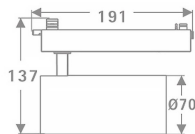

Tube Smart

Lavov Tracklight from the family Tube with a power of 30W and an optic of 16degrees with a total lumen output of 2400 lm and an efficiency of 80 lm/W. CCT 3000 Kelvin. Made in Die cast aluminium and finished in Black colour. CASAMBI ready driver. .

Item code	86.TST5.3319.02
Product type	Indoor
Category	Tracklights
Family	Tube & Zoom Tube
Subfamily	Tube Smart

Pictograms

Scheme

Product

Real power (W)	30
Real luminous flux (Lm)	2400
Luminous efficiency (Lm/W)	80
Beam angle (°)	16
Life time (h)	50000h L80B10
IP	20
Electrical class insulation	Class I
Operating temperature	15
Colour	Black
Chip Brand	Philip
Control gear included	YES
Control gear	DALI Casamby ready
Colour temperature (K)	3000
Colour consistency (SDCM)	SDCM<3
CRI	80