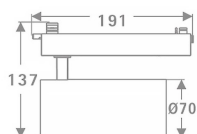

Tube Smart

Lavov Tracklight from the family Tube with a power of 30W and an optic of 16degrees with a total lumen output of 2400 lm and an efficiency of 80 lm/W. CCT 3000 Kelvin. Made in Die cast aluminium and finished in Black colour. CASAMBI ready driver. .

Item code	86.TST5.3319.02
Product type	Indoor
Category	Tracklights
Family	Tube & Zoom Tube
Subfamily	Tube Smart

Pictograms

Scheme

Product

Real power (W)	30
Real luminous flux (Lm)	2400
Luminous efficiency (Lm/W)	80
Beam angle (°)	16
Life time (h)	50000h L80B10
IP	20
Electrical class insulation	Class I
Operating temperature	15
Colour	Black
Chip Brand	Philip
Control gear included	YES
Control gear	DALI Casamby ready
Colour temperature (K)	3000
Colour consistency (SDCM)	SDCM<3
CRI	80