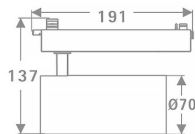

Tube Smart

Lavov Tracklight from the family Tube with a power of 30W and an optic of 26degrees with a total lumen output of 2400 lm and an efficiency of 80 lm/W. CCT 3000 Kelvin. Made in Die cast aluminium and finished in White colour. CASAMBI ready driver. .

Item code	86.TST5.3329.01
Product type	Indoor
Category	Tracklights
Family	Tube & Zoom Tube
Subfamily	Tube Smart

Pictograms

Scheme

Product	
Real power (W)	30
Real luminous flux (Lm)	2400
Luminous efficiency (Lm/W)	80
Beam angle (°)	26
Life time (h)	50000h L80B10
IP	20
Electrical class insulation	Class I
Operating temperature	15
Colour	White
Chip Brand	Philip
Control gear included	YES
Control gear	DALI Casamby ready
Colour temperature (K)	3000
Colour consistency (SDCM)	SDCM<3
CRI	80