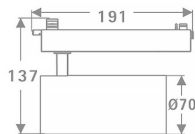

Tube Smart

Lavov Tracklight from the family Tube with a power of 30W and an optic of 26degrees with a total lumen output of 2400 lm and an efficiency of 80 lm/W. CCT 3000 Kelvin. Made in Die cast aluminium and finished in White colour. CASAMBI ready driver. .

Item code	86.TST5.3329.01
Product type	Indoor
Category	Tracklights
Family	Tube & Zoom Tube
Subfamily	Tube Smart

Pictograms

Scheme

Product

Real power (W)	30
Real luminous flux (Lm)	2400
Luminous efficiency (Lm/W)	80
Beam angle (°)	26
Life time (h)	50000h L80B10
IP	20
Electrical class insulation	Class I
Operating temperature	15
Colour	White
Chip Brand	Philip
Control gear included	YES
Control gear	DALI Casamby ready
Colour temperature (K)	3000
Colour consistency (SDCM)	SDCM<3
CRI	80