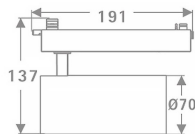

Tube Smart

Lavov Tracklight from the family Tube with a power of 30W and an optic of 26degrees with a total lumen output of 2400 lm and an efficiency of 80 lm/W. CCT 3000 Kelvin. Made in Die cast aluminium and finished in White colour. CASAMBI ready driver. .

Item code	86.TST5.3329.01
Product type	Indoor
Category	Tracklights
Family	Tube & Zoom Tube
Subfamily	Tube Smart
Pictograms	

Scheme

Product	
Real power (W)	30
Real luminous flux (Lm)	2400
Luminous efficiency (Lm/W)	80
Beam angle (°)	26
Life time (h)	50000h L80B10
IP	20
Electrical class insulation	Class I
Operating temperature	15
Colour	White
Chip Brand	Philip
Control gear included	YES
Control gear	DALI Casamby ready
Colour temperature (K)	3000
Colour consistency (SDCM)	SDCM<3
CRI	80